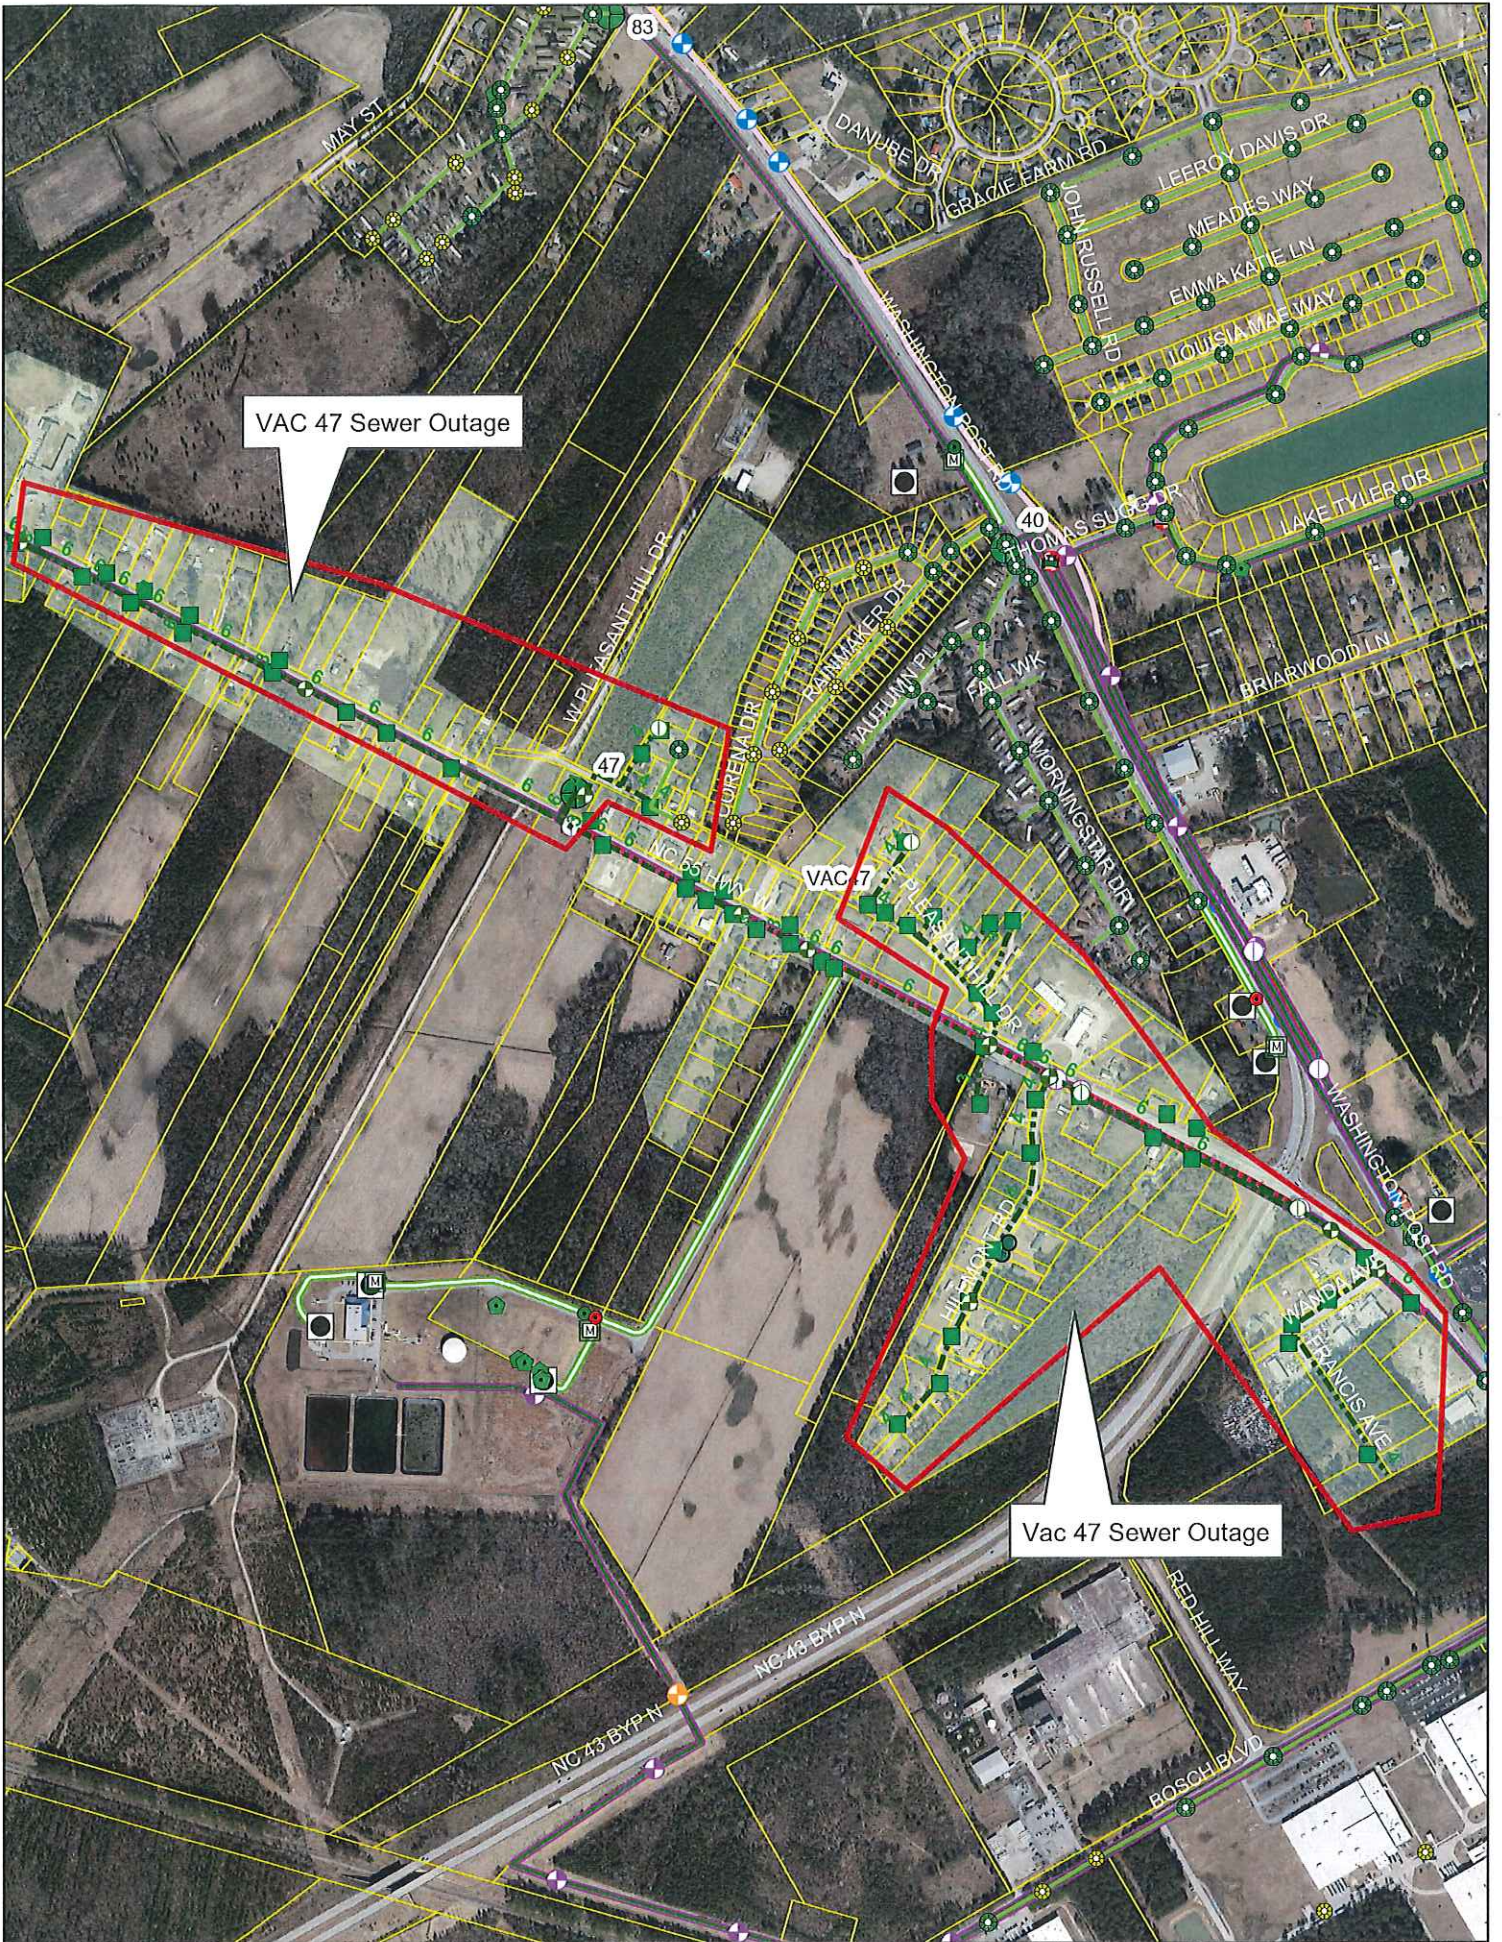

**VAC Station 46 has been shut down
Sewer Outage for Entire Woodrow Area**

VAC Station 87 Sewer Outage
Anything west of Wilson Creek
in 87 area is out.

VAC 47 Sewer Outage

Vac 47 Sewer Outage

Vacuum Sewer Outage In This Area

Entire coverage area of
Vac Station 48 has been shut off
All of Pembroke without sewer service