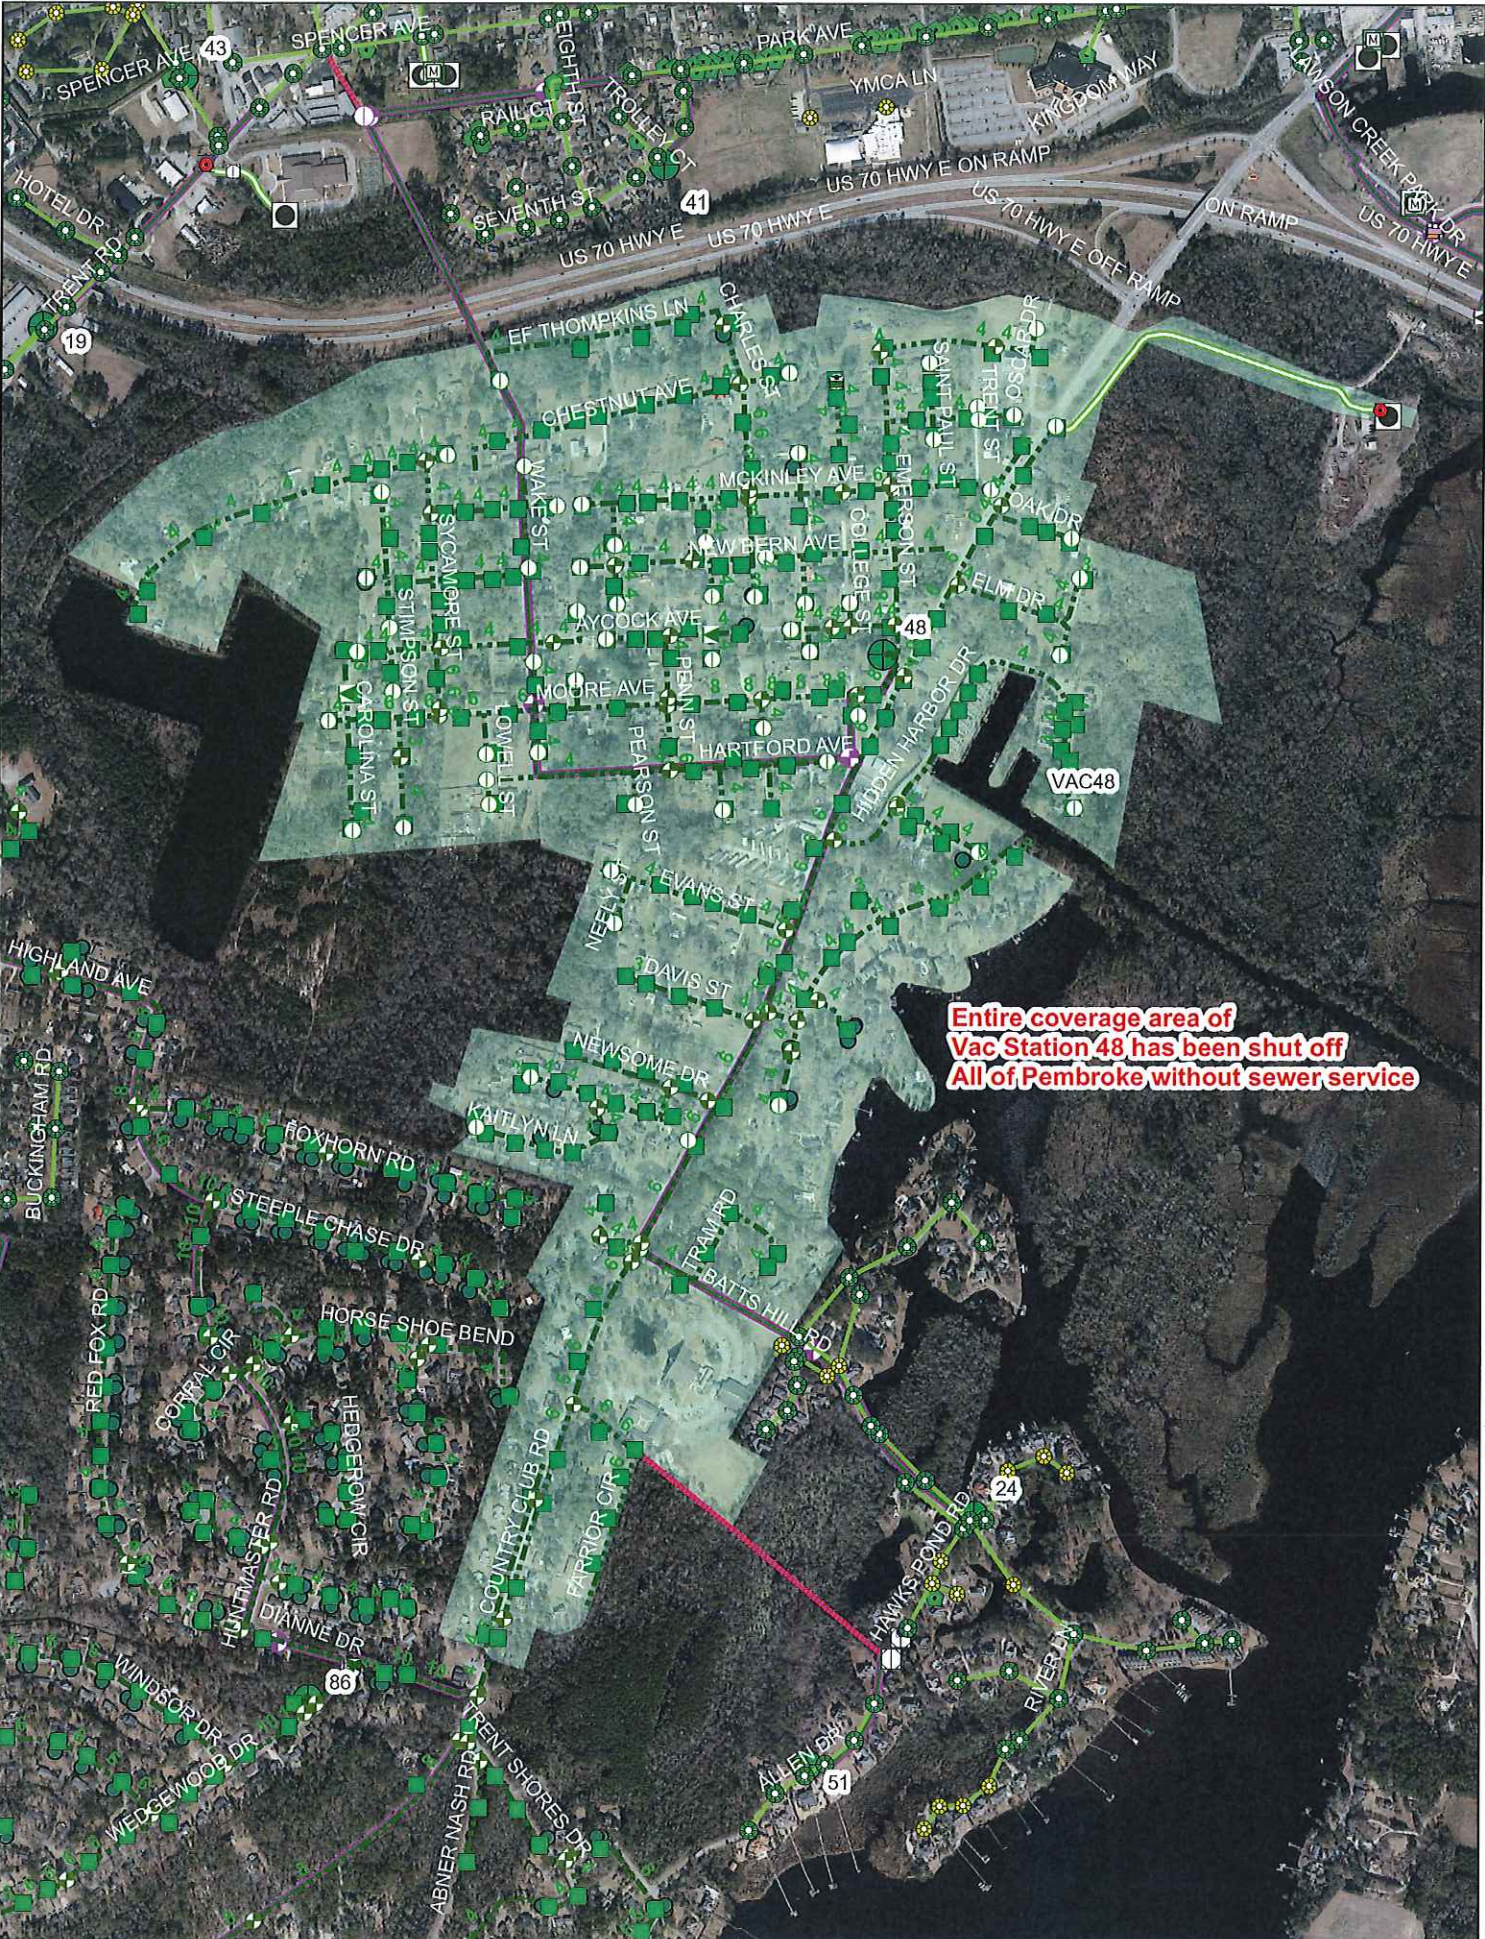

**VAC Station 46 has been shut down
Sewer Outage for Entire Woodrow Area**

VAC Station 87 Sewer Outage
Anything west of Wilson Creek
in 87 area is out.

VAC 47 Sewer Outage

Vac 47 Sewer Outage

Vacuum Sewer Outage In This Area

Entire coverage area of
Vac Station 48 has been shut off
All of Pembroke without sewer service