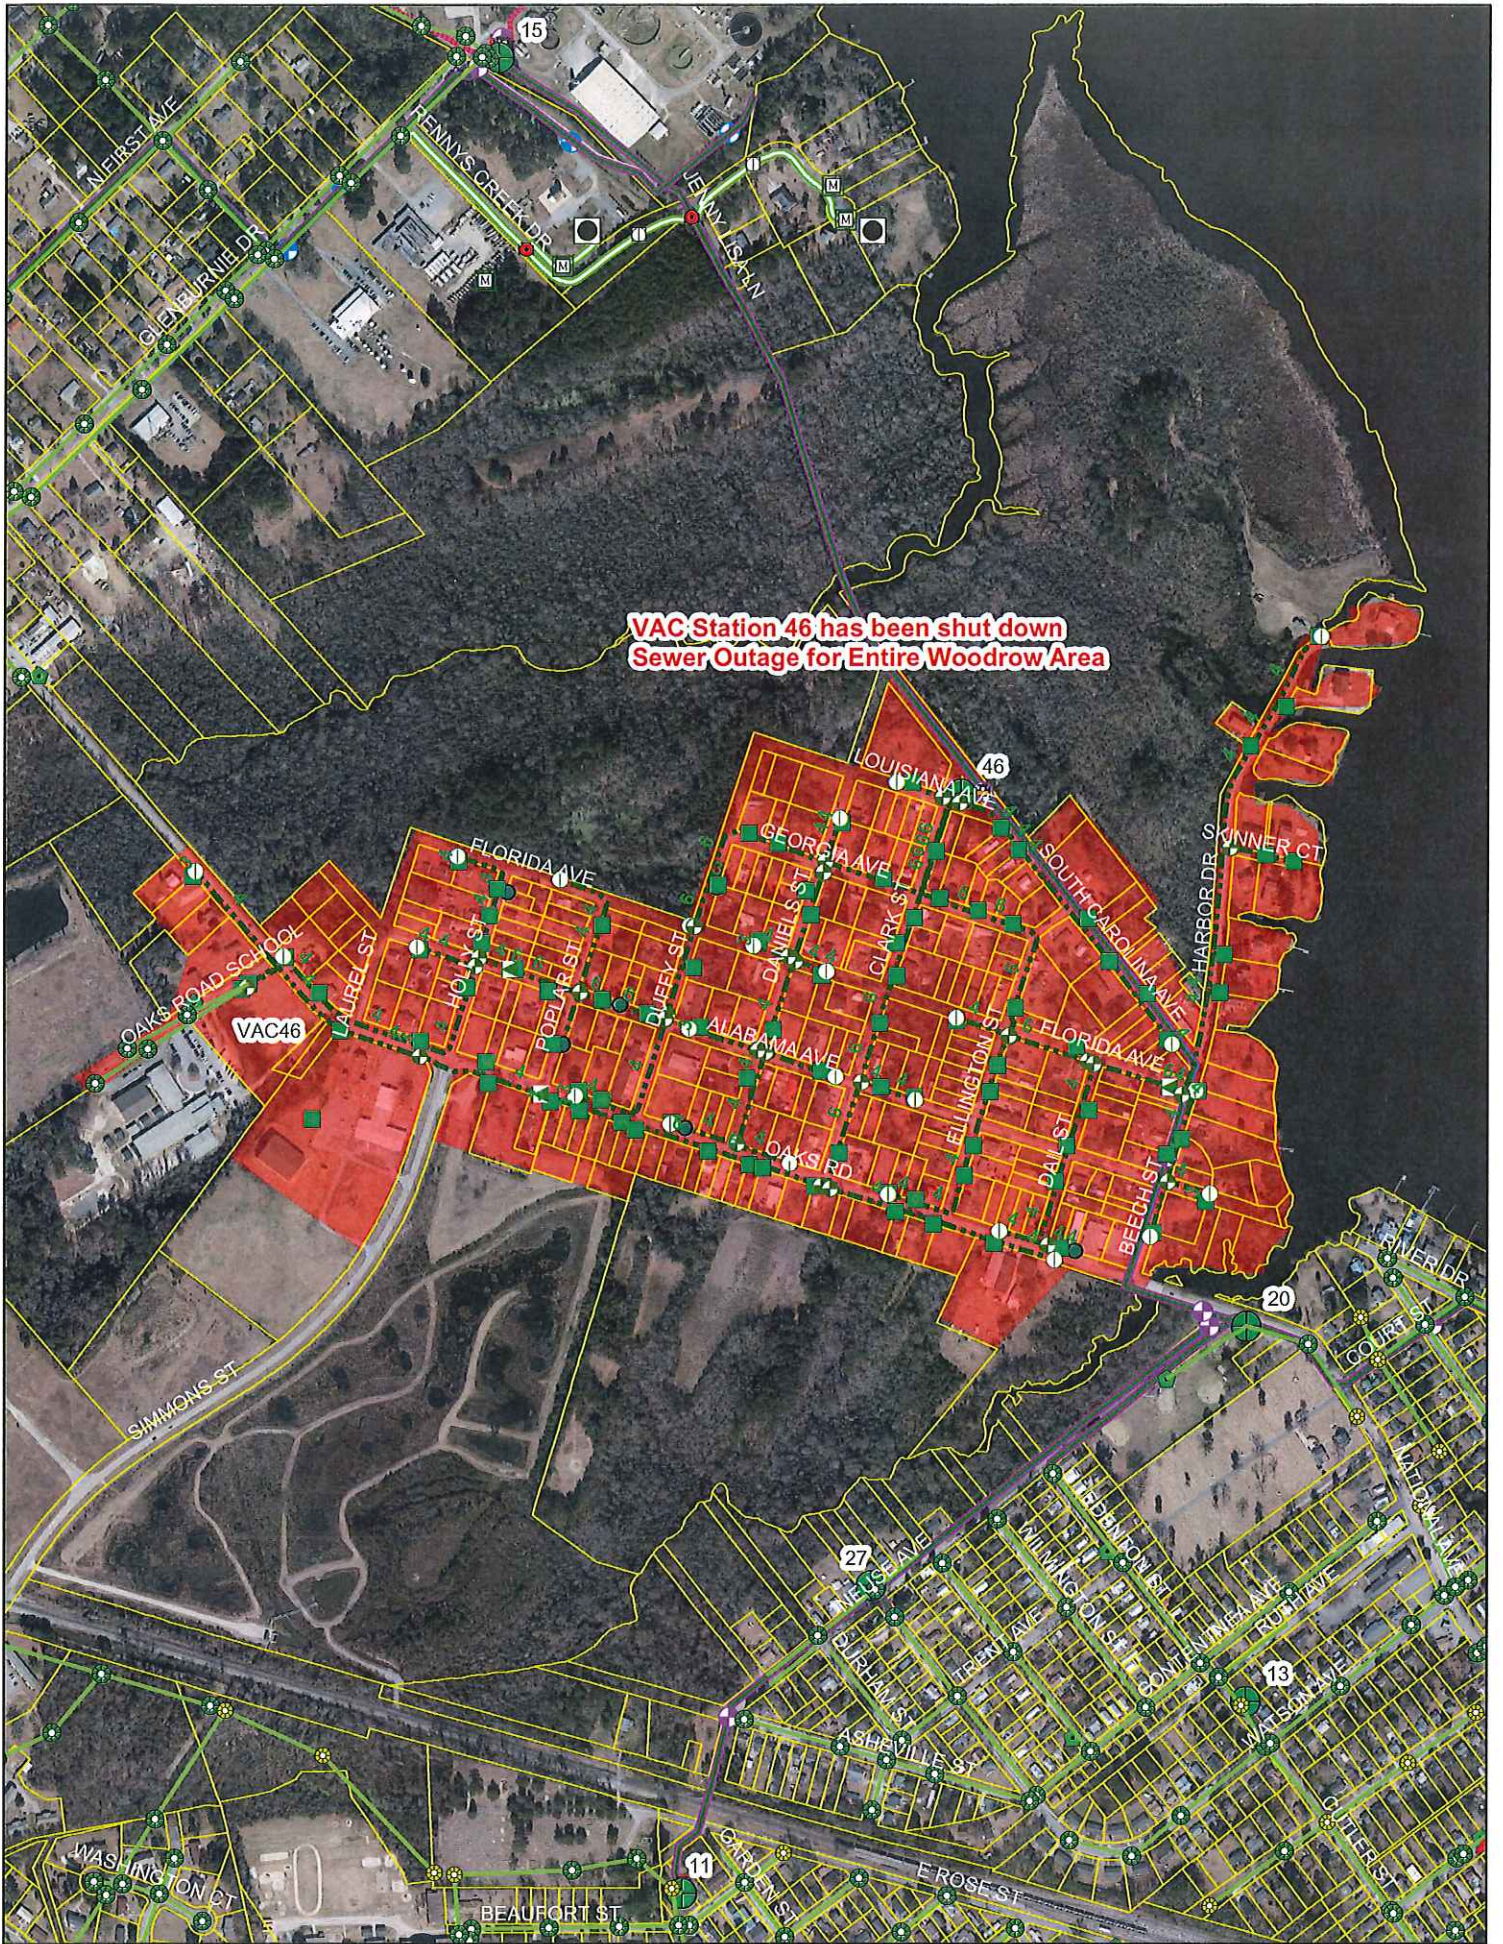

**VAC Station 46 has been shut down
Sewer Outage for Entire Woodrow Area**

VAC Station 87 Sewer Outage
Anything west of Wilson Creek
in 87 area is out.

VAC 47 Sewer Outage

Vac 47 Sewer Outage

Vacuum Sewer Outage In This Area

Entire coverage area of
Vac Station 48 has been shut off
All of Pembroke without sewer service